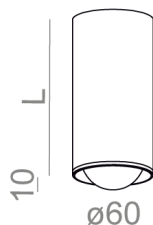

#### AVAILABLE LUMINAIRE LENGTH:

12 cm
17 cm
25 cm
50 cm

Tolerance for dimensions

Warranty period 5 years