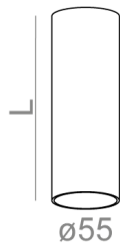

Transformer not required.

AVAILABLE FINISHES:

MATT GLOSS CHROME

AVAILABLE LUMINAIRE LENGTH:

9 cm
17 cm
25 cm
50 cm

AVAILABLE FINISHES:

CHROME			
chrom	-30		
GLOSS			
black gloss	-22	white gloss	-23
MATT			
alu matt	-01	black matt	-02
white matt	-03	anthracite matt structure	-18
gold matt structure	-19	grey	-16
copper	-17		