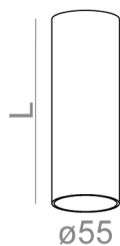

#### AVAILABLE LUMINAIRE LENGTH:

9 cm
17 cm
25 cm
50 cm