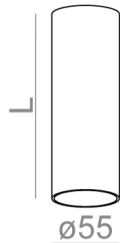

MULTICOLOUR

black-gold	-42	white-gold	-43

Tolerance for dimensions

Warranty period 2 years