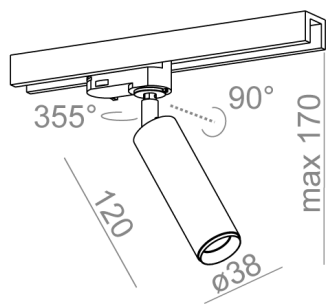

ADDITIONAL

grey	-16	copper	-17

Tolerance for dimensions $\pm 1\text{mm}$

Warranty period 5 years