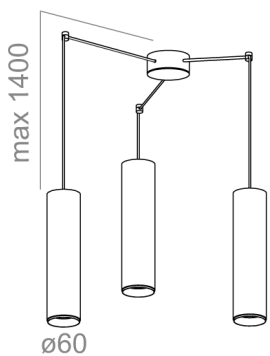

PET next LED spider suspended

PET next LED spider zwieszany

Category: suspended

Light source: LED, integrated

Integrated light source

Gear included.

Luminaire configuration and price apply to a single module. Please contact the sales department for pricing information.

Mix colour -06 - on white and black luminaires the colour of the decorative ring can be changed to gold, mix or gray colour from AQForm's palette.

AVAILABLE FINISHES:

MIX STRUCTURE ADDITIONAL

Tolerance for dimensions ± 1mm

12 cm
20 cm
32 cm

AVAILABLE FINISHES:

MIX			
mix		-06	
STRUCTURE			
black structure	-12	white structure	-13
gold structure	-19	black-white	-46
ADDITIONAL			
grey	-16	copper	-17