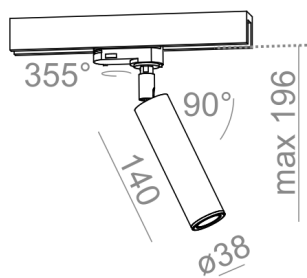

GLOSS

black gloss	-22	white gloss	-23

Tolerance for dimensions

Warranty period 5 years