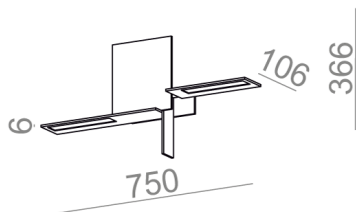

#### AVAILABLE FINISHES:

STRUCTURE

black structure	-12	white structure	-13
-----------------	-----	-----------------	-----

Tolerance for dimensions  $\pm 1$ mm

Warranty period 2 years