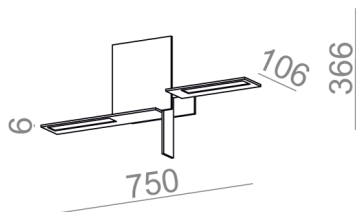

AVAILABLE FINISHES:

MATT

alu matt	-01	black matt	-02
white matt	-03	anthracite structure	-18
gold structure	-19		

Tolerance for dimensions

Warranty period 2 years