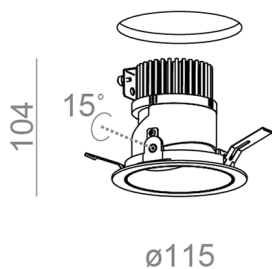

Integrated light source

4000 K on request.

AVAILABLE FINISHES:

STRUCTURE

AVAILABLE VERSIONS:

M927	Medium power - Medium power	2700K	CRI>90
M930	Medium power - Medium power	3000K	CRI>90

AVAILABLE FINISHES:

STRUCTURE

white structure	-13
-----------------	-----

Tolerance for dimensions ± 1 mm

Warranty period 5 years