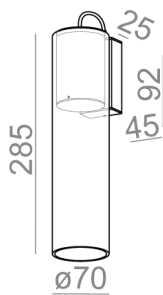

AVAILABLE VERSIONS:

M927	Medium power - Medium power	2700K	CRI>90
M930	Medium power - Medium power	3000K	CRI>90
M940	Medium power - Medium power	4000K	CRI>90

AVAILABLE FINISHES:

STRUCTURE

black structure	-12	white structure	-13
gold structure	-19		

ADDITIONAL

grey	-16	copper	-17

Tolerance for dimensions ± 1 mm

Warranty period 5 years