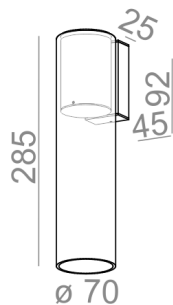

Tolerance for dimensions

Warranty period 5 years