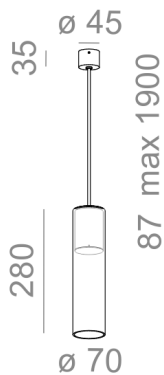

AVAILABLE VERSIONS:

M927	Medium power - Medium power	2700K	CRI>90
M930	Medium power - Medium power	3000K	CRI>90
M940	Medium power - Medium power	4000K	CRI>90

AVAILABLE FINISHES:

MATT

alu matt	-01	black matt	-02
white matt	-03	copper	-17
anthracite structure	-18	gold structure	-19

Tolerance for dimensions

Warranty period 5 years