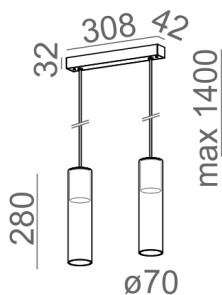

Lampholder: GU10

Dimming: Phase-Control

Light source not included

Transformer not required.

TP - transparent, plain. SP - smoked plain. WP - plain white lampshade.

AVAILABLE FINISHES:

STRUCTURE ADDITIONAL

AVAILABLE FINISHES:

STRUCTURE

black structure	-12	white structure	-13
gold structure	-19		

ADDITIONAL

grey	-16	copper	-17
------	-----	--------	-----

Tolerance for dimensions ± 1 mm

Warranty period 2 years