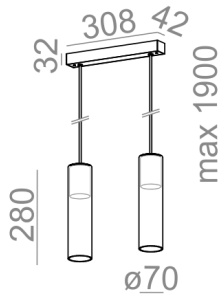

Lampholder: GU10

Dimming: Phase-Control

Light source not included

Transformer not required.

TP - transparent, plain. SP - smoked plain.

AVAILABLE FINISHES:

MATT

AVAILABLE FINISHES:

MATT

alu matt	-01	black matt	-02
white matt	-03	copper	-17
anthracite structure	-18	gold structure	-19

Tolerance for dimensions

Warranty period 2 years