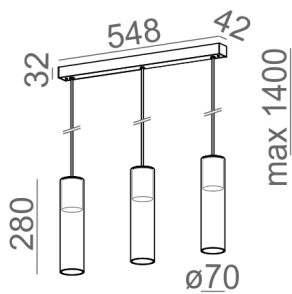

##### STRUCTURE

black structure	-12	white structure	-13
gold structure	-19		

##### ADDITIONAL

grey	-16	copper	-17
------	-----	--------	-----

Tolerance for dimensions  $\pm 1$ mm

Warranty period 2 years