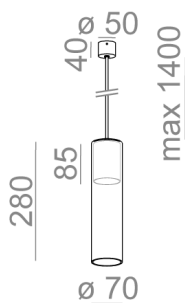

Last update on 2018-03-11 20:45. More details available at <https://www.aqform.com/en/MG3025>

MODERN GLASS Tube E27 suspended

MODERN GLASS Tube E27 zwieszany

Category: suspended

Power 35W (LED 13W)

Light source: T30, 230V

Light source not included

The Quick Shipment offer includes selected product variants marked with the "QS" symbol next to the catalogue number.

TP - transparent, plain. SP - smoked plain. WP - plain white lampshade. Available lamp canopy: fi50 and fi70.

AVAILABLE FINISHES:

STRUCTURE ADDITIONAL

AVAILABLE FINISHES:

STRUCTURE

black structure	-12	white structure	-13
gold structure	-19		

ADDITIONAL

grey	-16	copper	-17
------	-----	--------	-----

Tolerance for dimensions ± 1 mm