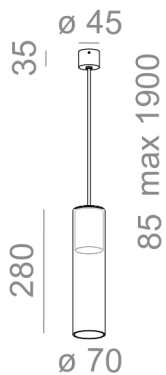

AVAILABLE FINISHES:

MATT

alu matt	-01	black matt	-02
white matt	-03	copper	-17
anthracite structure	-18	gold structure	-19

Tolerance for dimensions

Warranty period 2 years