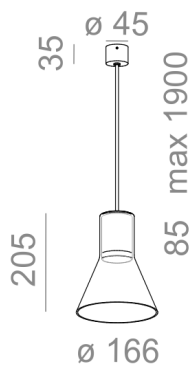

AVAILABLE FINISHES:

MATT

alu matt	-01	black matt	-02
white matt	-03	copper	-17
anthracite structure	-18	gold structure	-19

Tolerance for dimensions

Warranty period 2 years