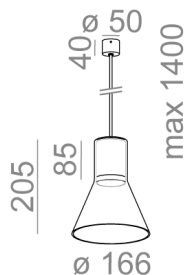

MODERN GLASS Flared E27 suspended

MODERN GLASS Flared E27 zwieszany

Category: suspended

Power 35W (LED 13W)

Light source: Standard

Light source not included

The Quick Shipment offer includes selected product variants marked with the "QS" symbol next to the catalogue number.

TP - transparent, plain. SP - smoked plain. WP - plain white lampshade. Available lamp canopy: fi50 and fi70.

AVAILABLE FINISHES:

STRUCTURE ADDITIONAL

AVAILABLE FINISHES:

STRUCTURE

black structure	-12	white structure	-13
gold structure	-19		

ADDITIONAL

grey	-16	copper	-17
------	-----	--------	-----

Tolerance for dimensions ± 1 mm

Warranty period 2 years