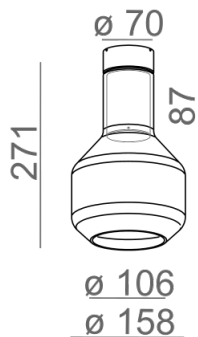

Last update on 2018-03-11 20:45. More details available at <https://www.aqform.com/en/MG1094>

Tolerance for dimensions ± 1 mm

Warranty period 5 years

MODERN GLASS Barrel LED surface

MODERN GLASS Barrel LED natynkowy