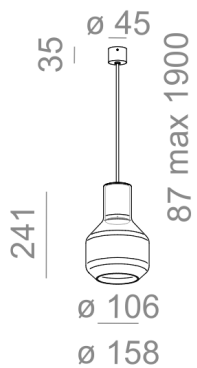

Last update on 2018-03-11 20:45. More details available at <https://www.aqform.com/en/MG1015>

MODERN GLASS Barrel LED 230V suspended

MODERN GLASS Barrel LED 230V zwieszany

Category: suspended

Power 6W

Light source: LED, integrated

Dimming: Phase-Control

Integrated light source

Gear not required.

8W - on request.

TP - transparent, plain. SP - smoked plain. Available lamp canopy: fi45 and fi70.

AVAILABLE FINISHES:

MATT

AVAILABLE VERSIONS: