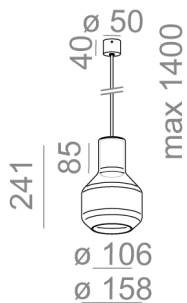

Dimming: Phase-Control

Integrated light source

Gear not required.

8W - on request.

TP - transparent, plain. SP - smoked plain. WP - plain white lampshade. Available lamp canopy: fi50 and fi70.

AVAILABLE FINISHES:

STRUCTURE ADDITIONAL

AVAILABLE VERSIONS:

M927	Medium power - Medium power	2700K	CRI>90
M930	Medium power - Medium power	3000K	CRI>90
M940	Medium power - Medium power	4000K	CRI>90

AVAILABLE FINISHES:

STRUCTURE

black structure -12 white structure -13

gold structure -19

ADDITIONAL

grey -16 copper -17

Tolerance for dimensions ± 1 mm

Warranty period 5 years