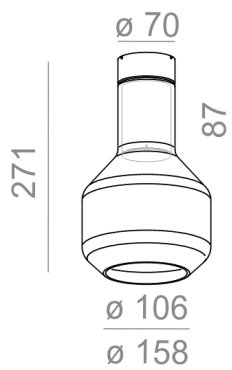

Tolerance for dimensions

Warranty period 5 years