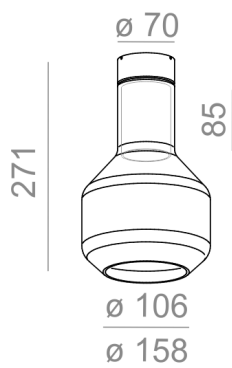

AVAILABLE FINISHES:

MATT

alu matt	-01	black matt	-02
white matt	-03	copper	-17
anthracite structure	-18	gold structure	-19

Tolerance for dimensions

Warranty period 2 years