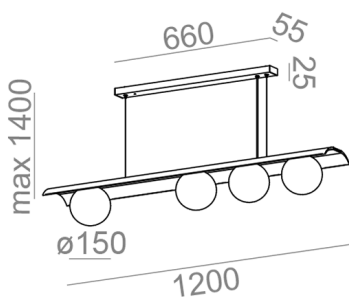

ADDITIONAL

grey	-16	copper	-17

Tolerance for dimensions ± 1 mm

Warranty period 5 years