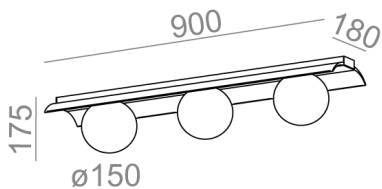

ADDITIONAL

grey	-16	copper	-17

Tolerance for dimensions ± 1 mm

Warranty period 5 years