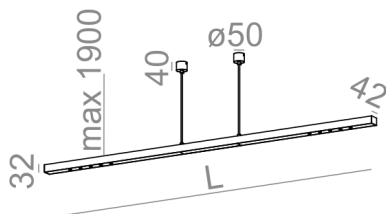

MIX

mix	-06		

Tolerance for dimensions

Warranty period 5 years