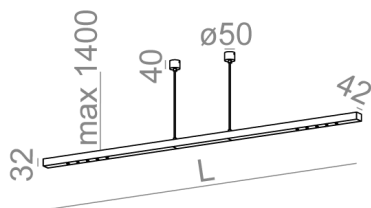

Tolerance for dimensions ± 1mm

Warranty period 5 years