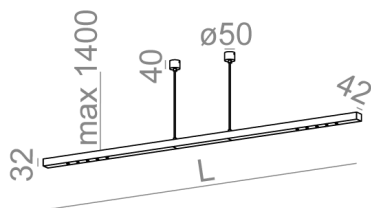

ADDITIONAL

grey -16 copper -17

Tolerance for dimensions ± 1 mm

Warranty period 5 years