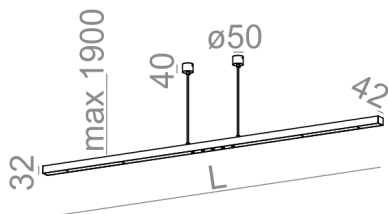

AVAILABLE LUMINAIRE LENGTH:

167 cm

192 cm

AVAILABLE FINISHES:

MATT

alu matt	-01	black matt	-02
white matt	-03	anthracite structure	-18
gold structure	-19		

MIX

mix	-06		
-----	-----	--	--