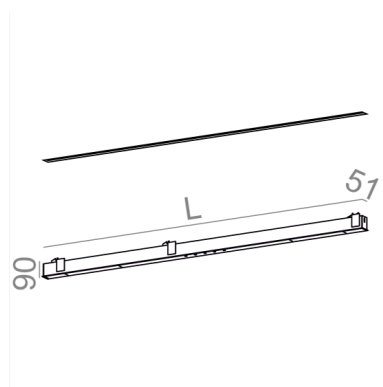

Tolerance for dimensions

Warranty period 5 years

AVAILABLE VERSIONS:

M927	Medium power - Medium power	2700K	CRI>90
M930	Medium power - Medium power	3000K	CRI>90
M940	Medium power - Medium power	4000K	CRI>90

AVAILABLE LUMINAIRE LENGTH:

167 cm

192 cm

AVAILABLE FINISHES:

MATT

alu matt	-01	black matt	-02
white matt	-03	anthracite structure	-18
gold structure	-19		

MIX

mix	-06