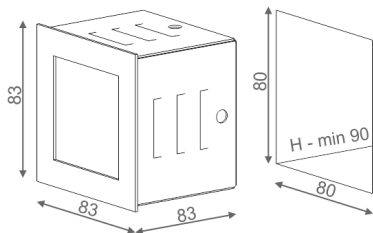

GLOSS

black gloss	-22	white gloss	-23

Tolerance for dimensions

Warranty period 5 years