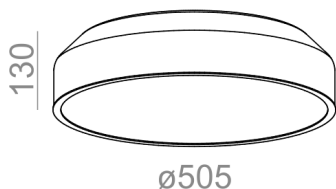

AVAILABLE FINISHES:

MATT

alu matt	-01	black matt	-02
white matt	-03	anthracite structure	-18
gold structure	-19		

Tolerance for dimensions

Warranty period 5 years