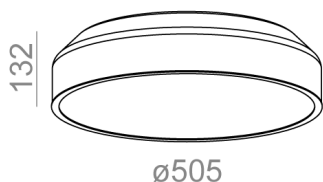

Dimming options: DALI, switchDIM, AQsmart

Integrated light source

Gear included.

AVAILABLE FINISHES:

STRUCTURE ADDITIONAL

AVAILABLE VERSIONS:

H930	High power - High power	3000K	CRI>90
L930	Low power - Low power	3000K	CRI>90
M930	Medium power - Medium power	3000K	CRI>90
H940	High power - High power	4000K	CRI>90
L940	Low power - Low power	4000K	CRI>90
M940	Medium power - Medium power	4000K	CRI>90
M962	Medium power - Medium power	2700-6500K	CRI>90

AVAILABLE FINISHES:

STRUCTURE

black structure	-12	white structure	-13
gold structure	-19		

ADDITIONAL

grey	-16	copper	-17
------	-----	--------	-----

Tolerance for dimensions ± 1 mm

Warranty period 5 years