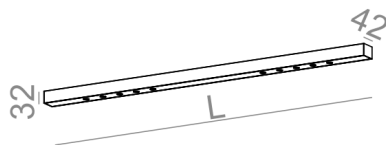

## LENS LINE section LED surface

#### AVAILABLE LUMINAIRE LENGTH:

96 cm
149 cm
202 cm

Tolerance for dimensions

Warranty period 5 years