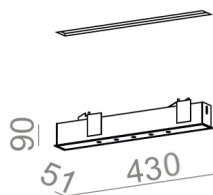

AVAILABLE FINISHES:

MATT

alu matt	-01	black matt	-02
white matt	-03	anthracite structure	-18
gold structure	-19		

MIX

mix	-06		

Tolerance for dimensions

Warranty period 5 years