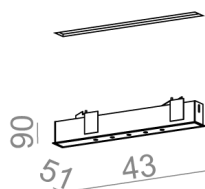

Tolerance for dimensions ± 1 mm

Warranty period 5 years