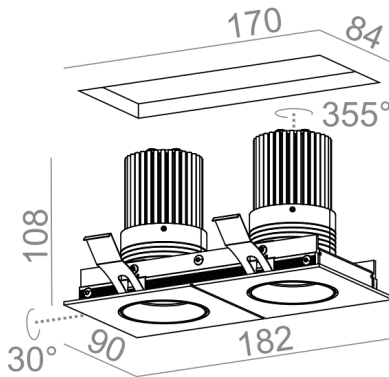

Tolerance for dimensions ± 1mm

Warranty period 5 years

AVAILABLE VERSIONS:

M927	Medium power - Medium power	2700K	CRI>90
M930	Medium power - Medium power	3000K	CRI>90
M940	Medium power - Medium power	4000K	CRI>90

AVAILABLE FINISHES:

STRUCTURE

black structure -12 white structure -13

gold structure -19

ADDITIONAL

grey -16 copper -17