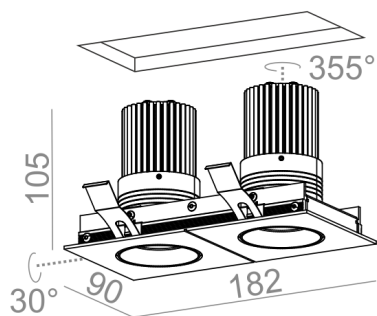

AVAILABLE FINISHES:

MATT

black matt	-02	white matt	-03

Tolerance for dimensions

Warranty period 5 years