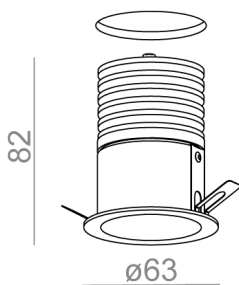

Last update on 2018-03-11 20:45. More details available at <https://www.aqform.com/en/HL1013>

HOLLOW mini LED recessed

HOLLOW mini LED wpuszczany

Category: recessed

Light source: LED, integrated

Integrated light source

Gear included.

AVAILABLE FINISHES:

STRUCTURE ADDITIONAL

AVAILABLE VERSIONS:

M927	Medium power - Medium power	2700K	CRI>90
M930	Medium power - Medium power	3000K	CRI>90
M940	Medium power - Medium power	4000K	CRI>90

AVAILABLE FINISHES:

STRUCTURE

black structure	-12	white structure	-13
gold structure	-19	black-white	-46

ADDITIONAL

grey	-16	copper	-17
------	-----	--------	-----

Tolerance for dimensions ± 1 mm

Warranty period 5 years