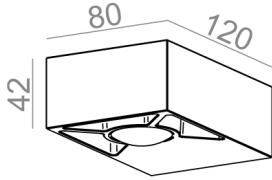

Last update on 2018-03-11 20:45. More details available at <https://www.aqform.com/en/GL0012>

GOLO LED hermetic wall

GOLO LED hermetic kinkiet

Category: wall

Light source: LED, integrated

Integrated light source

Gear included.

AVAILABLE FINISHES:
STRUCTURE ADDITIONAL

AVAILABLE VERSIONS:

L927	Low power - Low power	2700K	CRI>90
M927	Medium power - Medium power	2700K	CRI>90
L930	Low power - Low power	3000K	CRI>90
M930	Medium power - Medium power	3000K	CRI>90
L940	Low power - Low power	4000K	CRI>90
M940	Medium power - Medium power	4000K	CRI>90