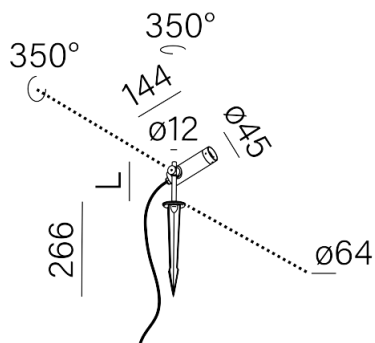

Last update on 2018-03-11 20:45. More details available at <https://www.aqform.com/en/DA0910>