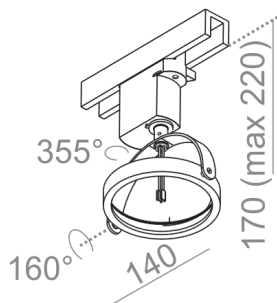

GLOSS

black gloss	-22	white gloss	-23

Tolerance for dimensions

Warranty period 2 years