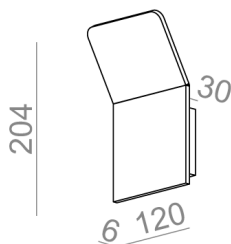

Last update on 2018-03-11 20:45. More details available at <https://www.aqform.com/en/CA1112>

CAMBER square mini LED wall

CAMBER square mini LED kinkiet

Category: wall

Light source: LED, integrated

Integrated light source

Gear included.

AVAILABLE FINISHES:

STRUCTURE ADDITIONAL

AVAILABLE VERSIONS:

L927	Low power - Low power	2700K	CRI>90
L930	Low power - Low power	3000K	CRI>90
L940	Low power - Low power	4000K	CRI>90

AVAILABLE FINISHES:

STRUCTURE

black structure -12 white structure -13

gold structure -19

ADDITIONAL

grey -16 copper -17

Tolerance for dimensions ± 1 mm

Warranty period 5 years