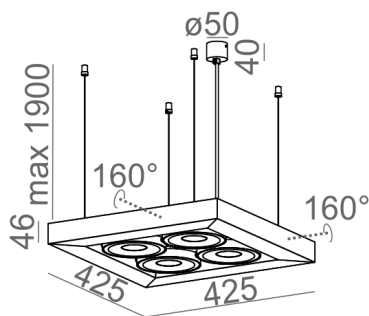

Tolerance for dimensions

Warranty period 5 years

AVAILABLE VERSIONS:

L927	Low power - Low power	2700K	CRI>90
M927	Medium power - Medium power	2700K	CRI>90
L930	Low power - Low power	3000K	CRI>90
M930	Medium power - Medium power	3000K	CRI>90
L940	Low power - Low power	4000K	CRI>90
M940	Medium power - Medium power	4000K	CRI>90

AVAILABLE FINISHES:

MATT

alu matt	-01	black matt	-02
white matt	-03	grey	-16
anthracite structure	-18	gold structure	-19

MIX

mix	-06