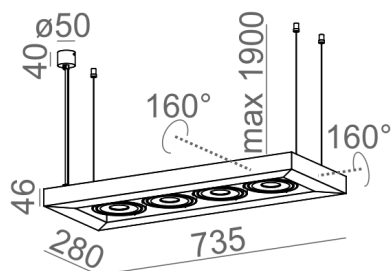

Tolerance for dimensions

Warranty period 5 years

AVAILABLE VERSIONS:

L927	Low power - Low power	2700K	CRI>90
M927	Medium power - Medium power	2700K	CRI>90
L930	Low power - Low power	3000K	CRI>90
M930	Medium power - Medium power	3000K	CRI>90
L940	Low power - Low power	4000K	CRI>90
M940	Medium power - Medium power	4000K	CRI>90

AVAILABLE FINISHES:

MATT

alu matt	-01	black matt	-02
white matt	-03	grey	-16
anthracite structure	-18	gold structure	-19

MIX

mix	-06