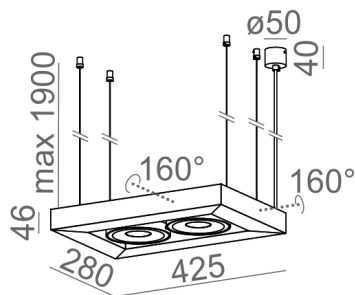

MIX

mix	-06

Tolerance for dimensions

Warranty period 5 years