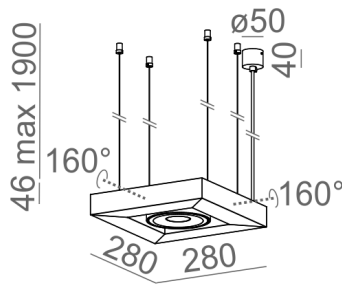

Tolerance for dimensions

Warranty period 5 years

AVAILABLE VERSIONS:

L927	Low power - Low power	2700K	CRI>90
M927	Medium power - Medium power	2700K	CRI>90
L930	Low power - Low power	3000K	CRI>90
M930	Medium power - Medium power	3000K	CRI>90
L940	Low power - Low power	4000K	CRI>90
M940	Medium power - Medium power	4000K	CRI>90

AVAILABLE FINISHES:

MATT

alu matt	-01	black matt	-02
white matt	-03	grey	-16
anthracite structure	-18	gold structure	-19

MIX

mix	-06