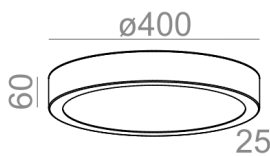

AVAILABLE FINISHES:

MATT

alu matt	-01	black matt	-02
white matt	-03	anthracite structure	-18
gold structure	-19		

GLOSS

black gloss	-22	white gloss	-23

Tolerance for dimensions

Warranty period 5 years