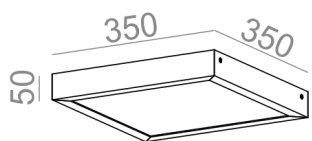

GLOSS

black gloss	-22	white gloss	-23

Tolerance for dimensions

Warranty period 5 years