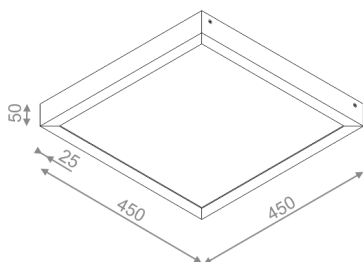

black gloss	-22	white gloss	-23
-------------	-----	-------------	-----

Tolerance for dimensions

Warranty period 2 years