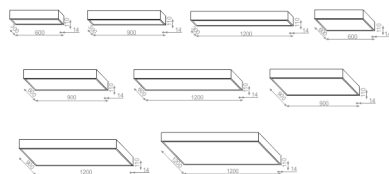

Gear included.

4 power and luminous flux option.

AVAILABLE FINISHES:

STRUCTURE ADDITIONAL

AVAILABLE VERSIONS:

A930	Adjustable	3000K	CRI>90
A940	Adjustable	4000K	CRI>90

AVAILABLE LUMINAIRE DIMENSIONS:

30x60 cm
30x90 cm
30x120 cm
60x60 cm
60x90 cm
60x120 cm
90x90 cm
90x120 cm
120x120 cm