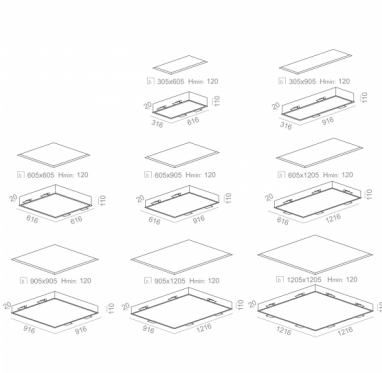

Tolerance for dimensions ± 1 mm

Warranty period 5 years

AVAILABLE VERSIONS:

A930	Adjustable	3000K	CRI>90
A940	Adjustable	4000K	CRI>90

AVAILABLE LUMINAIRE DIMENSIONS:

30x60 cm
30x90 cm
30x120 cm
60x60 cm
60x90 cm
60x120 cm
90x90 cm
90x120 cm
120x120 cm

AVAILABLE FINISHES:

STRUCTURE

black structure	-12	white structure	-13
gold structure	-19		

ADDITIONAL

grey	-16	copper	-17