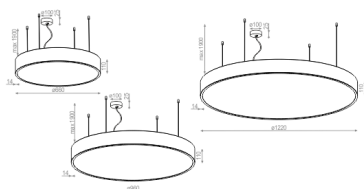

Last update on 2018-03-11 20:45. More details available at <https://www.aqform.com/en/BS1115>

BIG SIZE next round LED suspended

BIG SIZE next round LED zwieszany

Category: suspended

Power dependent on version

A930	Adjustable	3000K	CRI>90
A940	Adjustable	4000K	CRI>90

AVAILABLE LUMINAIRE DIAMETER:

45 cm
66 cm
96 cm
122 cm

AVAILABLE FINISHES:

STRUCTURE

black structure	-12	white structure	-13
gold structure	-19		

ADDITIONAL

grey	-16	copper	-17
------	-----	--------	-----

Tolerance for dimensions ± 1 mm

Warranty period 5 years