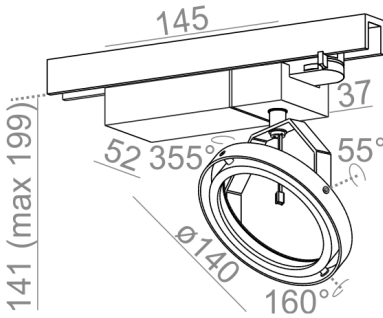

GLOSS

black gloss	-22	white gloss	-23

Tolerance for dimensions

Warranty period 2 years