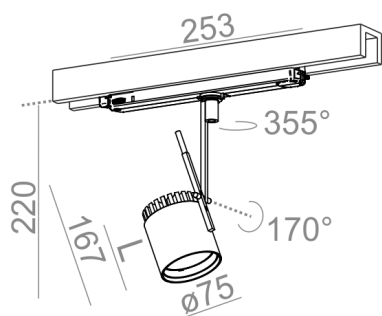

Tolerance for dimensions ± 1mm

Warranty period 5 years

AVAILABLE VERSIONS:

H927	High power - High power	2700K	CRI>90
L927	Low power - Low power	2700K	CRI>90
M927	Medium power - Medium power	2700K	CRI>90
H930	High power - High power	3000K	CRI>90
L930	Low power - Low power	3000K	CRI>90
M930	Medium power - Medium power	3000K	CRI>90
H940	High power - High power	4000K	CRI>90
L940	Low power - Low power	4000K	CRI>90
M940	Medium power - Medium power	4000K	CRI>90

AVAILABLE FINISHES:

STRUCTURE

black structure	-12	white structure	-13
gold structure	-19		

ADDITIONAL

grey	-16	copper	-17