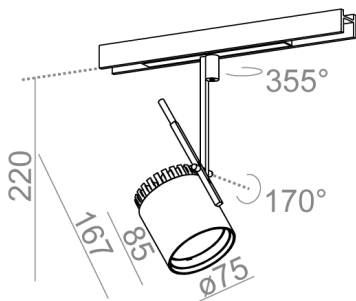

AVAILABLE FINISHES:

STRUCTURE

black structure	-12	white structure	-13

Tolerance for dimensions ± 1 mm

Warranty period 5 years