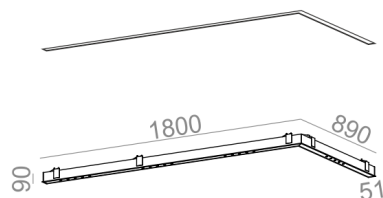

DOSTĘPNE WYKOŃCZENIA OPRAWY:

MAT

alu mat	-01	czarny mat	-02
biały mat	-03	antracyt struktura	-18
złoty struktura	-19	szary	-16
miedź	-17