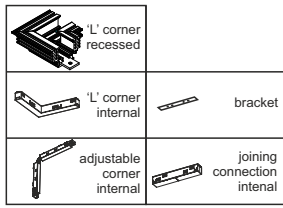

# MULTITRACK recessed system

straight multitrack  
line requirement

multitrack  
connectors

power supply  
dimensions

DRIVER	60W	100W	150W
L [mm]	165,5	298	185
M [mm]	42,5	30	60
H [mm]	32	17	31

**1**

**2**

Distance

Height [mm]	Hole	Level	Distance [mm]
12,5	A	1	500
15	B	1	
18	C	2	

**3**

**4**

**5**

**6**

**7**

**8**