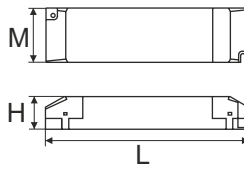

# MULTITRACK recessed system

straight multitrack  
line requirement

multitrack  
connectors

power supply  
dimensions

DRIVER	60W	100W	150W
L [mm]	165,5	298	185
M [mm]	42,5	30	60
H [mm]	32	17	31

**1**

**2**

Distance

Height [mm]	Hole	Level	Distance [mm]
12,5	A	1	500
15	B	1	
18	C	2	

**3**

**4**

**5**

**6**

**7**

**8**