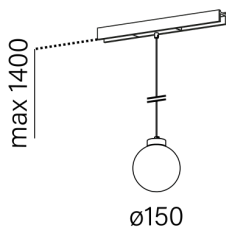

## Algemene informatie

Categorie: multitrack

Geïntegreerde lichtbron

Gear included

In all MULTITRACK systems, luminaires can be connected to two circuits using two power supplies (except plug-in power supplies, which power only one circuit). To operate luminaires on two circuits, the ordered luminaires must be divided, and the appropriate control options selected: ON/OFF and ON/OFF - second circuit.

### DIMENSIES

hoogte: 171mm  
: 150mm