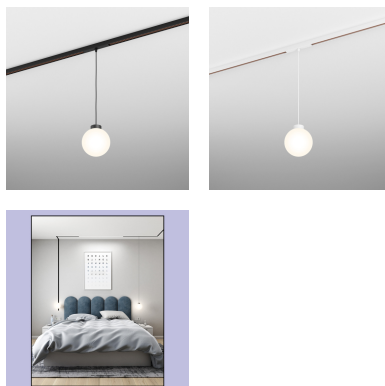

**MODERN BALL simple midi LED suspended M930 PW multitrack**  
**grey**  
16389-M930-PW-01-84

Adapter standard colours: white luminaire - white adapter, black luminaire - black adapter The luminaire is compatible with the systems: multitrack and high multitrack

**Garantie:**

Informatie over de productfamilie: