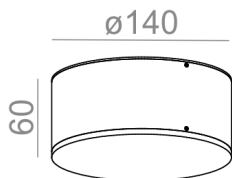

Dimming: Phase-Control

Integrated light source

Gear not required.

AVAILABLE FINISHES:

MATT GLOSS

AVAILABLE VERSIONS:

L927	Low power - Low power	2700K	CRI>90
M927	Medium power - Medium power	2700K	CRI>90
L930	Low power - Low power	3000K	CRI>90
M930	Medium power - Medium power	3000K	CRI>90
L940	Low power - Low power	4000K	CRI>90
M940	Medium power - Medium power	4000K	CRI>90